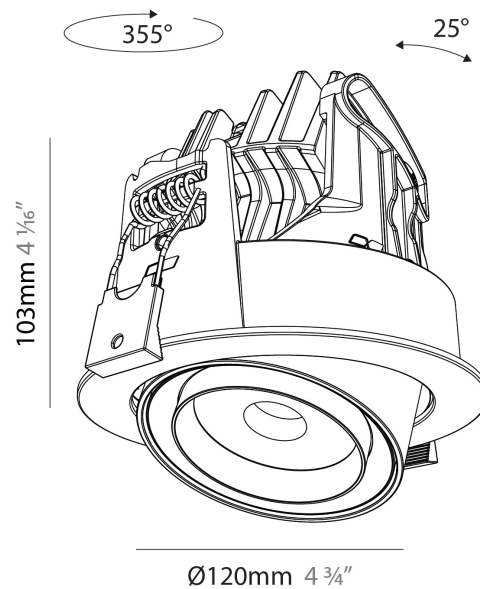

GENERAL

Series: Centriq
Subseries: Centriq Round Flex Adjustable
Brand: Prolicht
Division: Architectural
Mounting Type: Recessed
Mounting Location: Ceiling
Subcategory: Spots

PHYSICAL

Shape: Cylinder
Diameter (mm): 120
Diameter (in): 4 3/4
Height (mm): 105
Height (in): 4 1/8
Min. Recessing Depth (mm): 120
Min. Recessing Depth (in): 4 3/4
Light Distribution: Adjustable / Direct
Weight (kg): 0.666
Fixture Finish: SSR / BKV / CWI / CRY / HAB / UFT / ITA / RUA / FTG / MYG / LOD / PUS / FRO / FUP / KIA / POP / BLS / SPG / MEY / GOH / GUM / CHC / COM / ABZ / JAG / OBR / MOS / ROR
Fixture Material: Aluminum
Cut-out Measurements: Dia. 112mm / 4 7/16"

ELECTRICAL

Lamp Type: LED (Zhaga Standard)
Input Wattage (W): 20.5
Total Output Wattage (W): 18.1
Dimming: Tri-Mode (Non-Dimming and Phase Dimming (120Vac only) and 0-10V Dimming)
Driver Included: Yes
Driver Location: Recessed Housing
Driver Type: Constant Current - Universal
Driver Class: Class 2
Housing: ENCP 3
Input Voltage (V): 120 - 277
Constant Current (MA): 500

LED

Color Temperature (°K): 2700 / 3000 / 3500 / 4000
Max. Delivered Lumen (lm): 1201 / 1294 / 1346 / 1373
Nominal Lumen (lm): 1668 / 1797 / 1869 / 1907
CRI: >90 CRI
Lamp Life (hrs): 50000

OPTICAL

Beam Angle: 18 - 46
Adjustability: Rotational 350° / Tilt 25°

RATINGS AND CERTIFICATIONS

Certified By: CSA Certified to UL and CSA Standards
IP rating: IP20